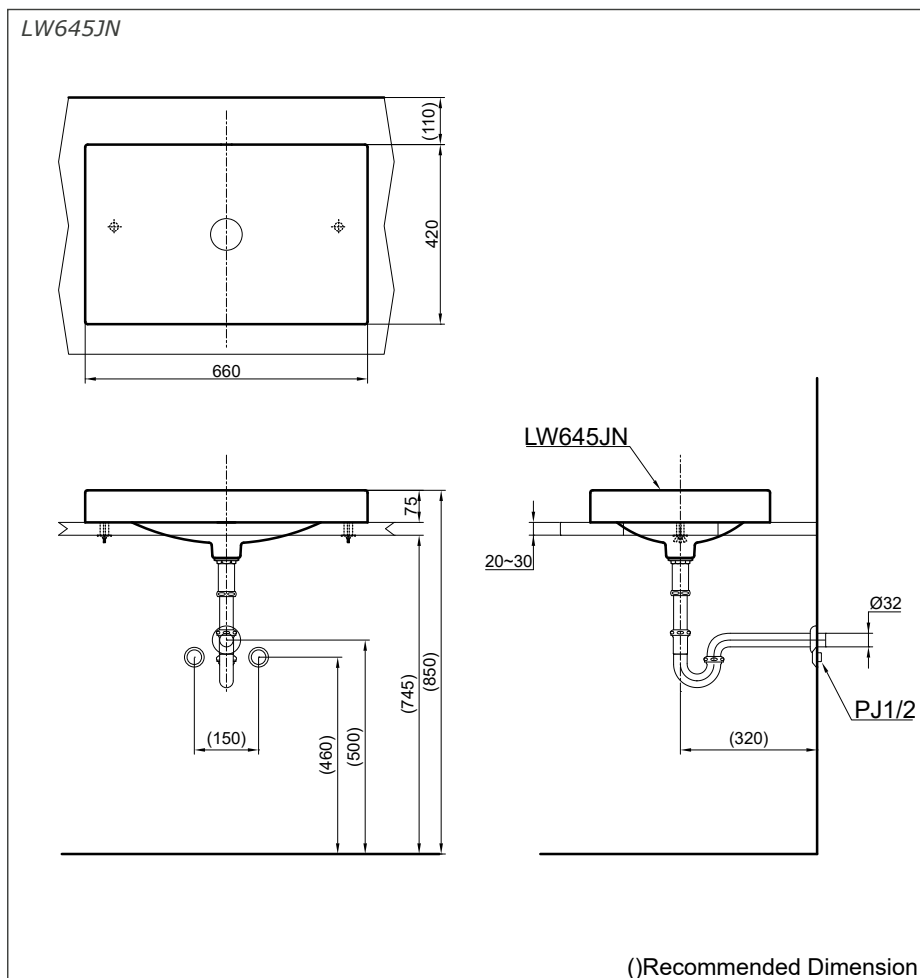

Colors

White

Please consult a TOTO representative for details